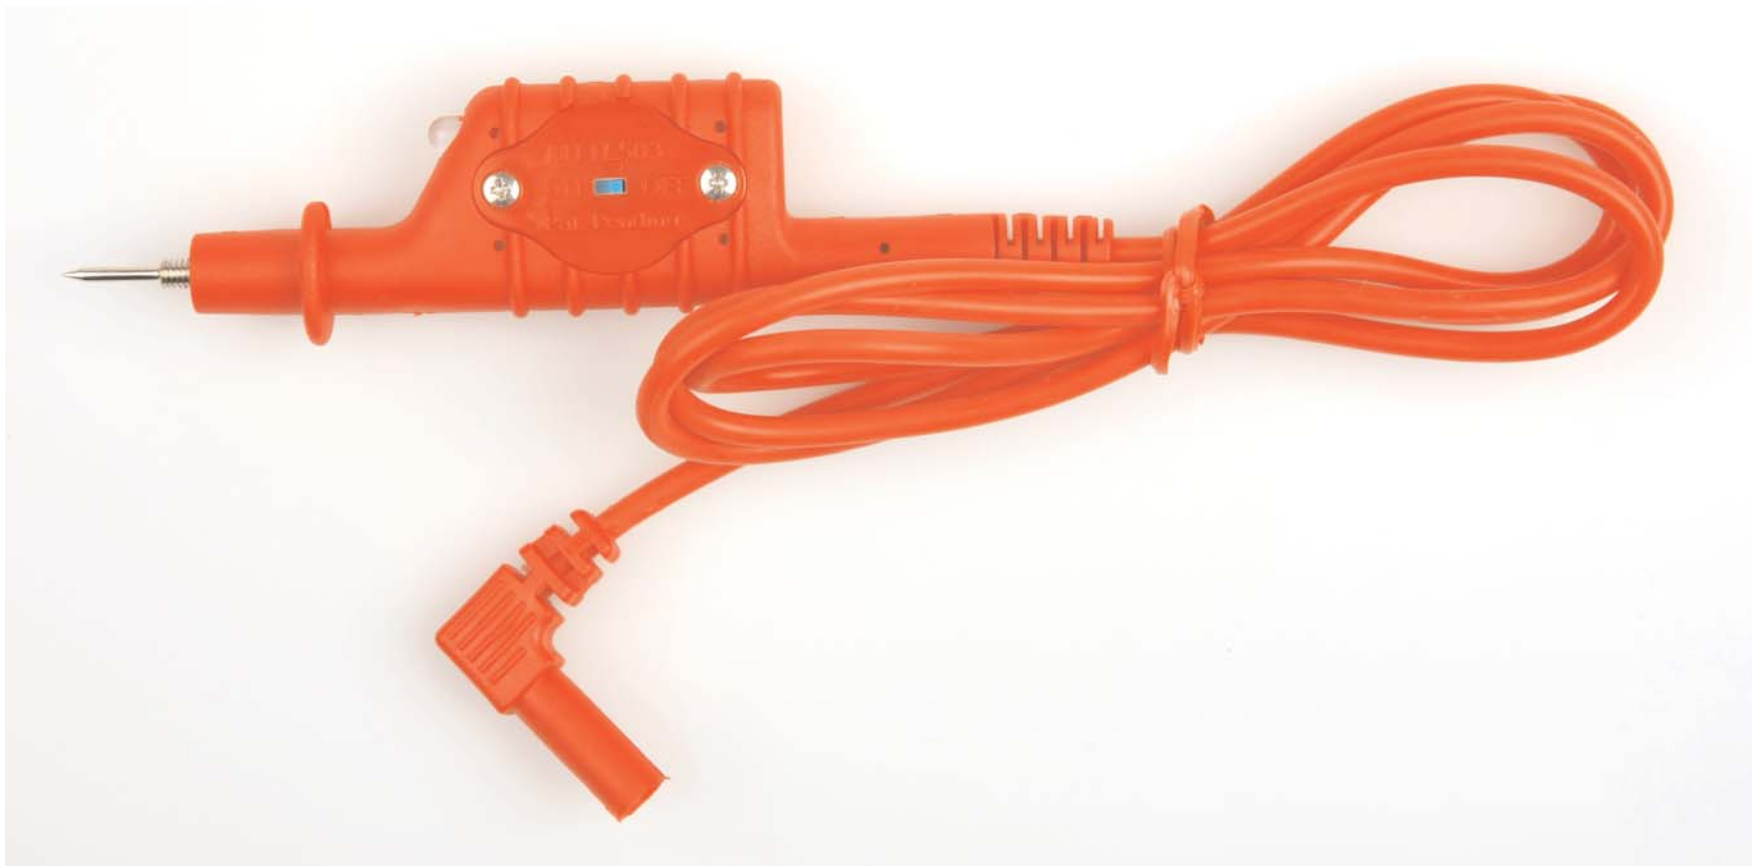

# A035 LIGHTED TEST LEAD

### Dimensions

Lead Length: 1080.00mm  
Prod Length: 16.00mm  
Jaw Opening: