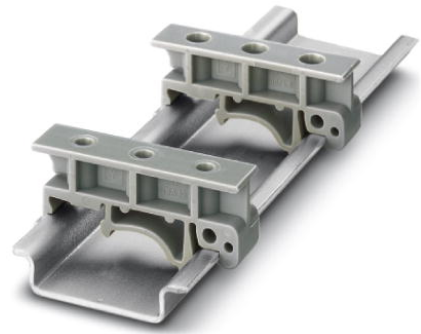

## USA 10/4,6

Order No.: 1202713

The illustration shows versions USA 10 and USA 10/4,6

<http://eshop.phoenixcontact.de/phoenix/treeViewClick.do?UID=1202713>

Rail adapter, color: gray

#### General

Width	10.00 mm
Color	gray
Inflammability class acc. to UL 94	V2
Material	PA

**Accessories**

Item	Designation	Description
<b>Assembly</b>		
1201028	NS 32 AL UNPERF 2000MM	G rail 32 mm (NS 32)
1201280	NS 32 CU/120QMM UNPERF 2000MM	G-profile DIN rail, deep-drawn, material: Copper, unperforated, height 15 mm, width 32 mm, length 2 m
1201358	NS 32 CU/35QMM UNPERF 2000MM	G-profile DIN rail, material: Copper, unperforated, height 15 mm, width 32 mm, length 2 m
1201002	NS 32 PERF 2000MM	G-profile DIN rail, material: Steel, perforated, height 15 mm, width 32 mm, length 2 m
1201015	NS 32 UNPERF 2000MM	G-profile DIN rail, material: Steel, unperforated, height 15 mm, width 32 mm, length 2 m
0801762	NS 35/ 7,5 CU UNPERF 2000MM	DIN rail, material: Copper, unperforated, height 7.5 mm, width 35 mm, length: 2 m
0801733	NS 35/ 7,5 PERF 2000MM	DIN rail, material: Steel, perforated, height 7.5 mm, width 35 mm, length: 2 m
0801681	NS 35/ 7,5 UNPERF 2000MM	DIN rail, material: Steel, unperforated, height 7.5 mm, width 35 mm, length: 2 m
1201756	NS 35/15 AL UNPERF 2000MM	DIN rail, deep-drawn, high profile, unperforated, 1.5 mm thick, material: Aluminum, height 15 mm, width 35 mm, length 2 m
1201895	NS 35/15 CU UNPERF 2000MM	DIN rail, material: Copper, unperforated, 1.5 mm thick, height 15 mm, width 35 mm, length: 2 m
1201730	NS 35/15 PERF 2000MM	DIN rail, material: Steel, perforated, height 15 mm, width 35 mm, length: 2 m
1201714	NS 35/15 UNPERF 2000MM	DIN rail, material: Steel, unperforated, height 15 mm, width 35 mm, length: 2 m
1201798	NS 35/15-2,3 UNPERF 2000MM	DIN rail, material: Steel, unperforated, 2.3 mm thick, height 15 mm, width 35 mm, length: 2 m