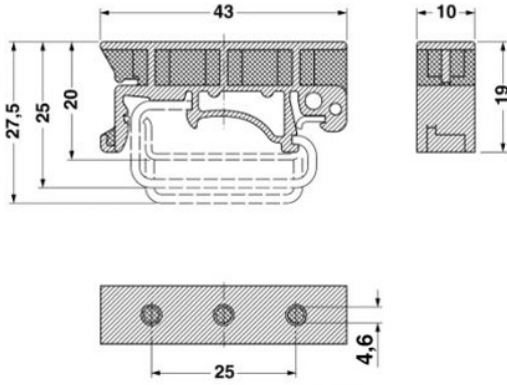

Drawings

Dimensioned drawing