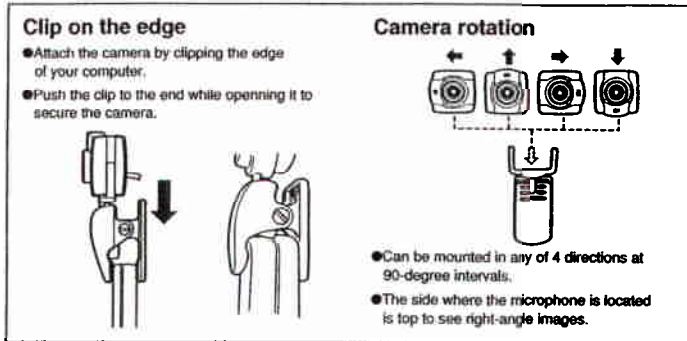

Compact and Easy to Use

The Panasonic GP-KR521 is compact and easy to use. Easily positioned on a PC or notebook without taking up valuable space.