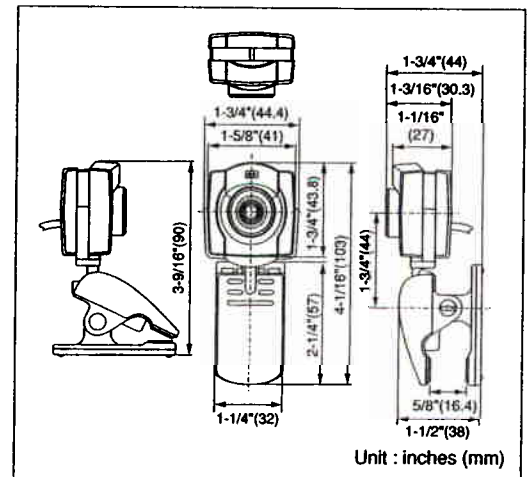

## 360° of Flexibility

GP-KR521's flexible base lets you control the camera angle. Pan 360° or tilt 110°.

## SPECIFICATIONS

TV standard	NTSC	PAL	TV standard	NTSC	PAL
<b>Lens</b>			<b>Microphone</b>		
Focal length	4.5 mm		Impedance	Low impedance	
F-Stop	F = 2.8		Directivity	Omni-directional	
Focus	Manual 100 mm (3-15/16 inches) to infinity		Operation voltage	DC 2 V typical, DC 10 V maximum	
View angle	Horizontal 45 degrees		<b>Power requirements</b>		
	Vertical 34 degrees		Voltage	DC 5 V - 6 V	
<b>Pick-up system</b>			Current	0.16 A	
Image device	1/4-inch CCD		<b>Cable &amp; Connectors</b>		
Pixels (approx.)	Effective	250,000	DC input	4.4 mm diameter	
	Total	512 (H) x 492 (V)	Video output connector	Standard RCA type pin plug	
		900,000	Microphone output connector	3.5 mm male mini plug	
		512 (H) x 582 (V)	Cable harness length	2.0 m (6.5 feet) approximate	
		270,000	<b>General</b>		
		542 (H) x 496 (V)	Ambient temperature	5°C to 35°C (41°F to 95°F)	
<b>Sensitivity</b>			Ambient humidity	40 % to 90 %	
Recommended illumination	10 lx to 10,000 lx		Weight	60 g (0.13 lbs)	
<b>Video output signal</b>			Size	103 (H) x 44.4 (W) x 44 (D) mm factory shipment [1-3/4" (W) x 4-1/16" (H) x 1-3/4" (D)]	
Impedance	75 Ω		<b>AC adapter</b>		
Level	1.0 V [p-p]		Input voltage	AC 120 V	AC 230 V
Signal to noise ratio	46 dB (AGC Off equivalent)		Output voltage	DC 6 V	
Horizontal resolution	330 TV lines (center portion)		Consumption	5 W (typical)	
White balance	Automatic				

## APPEARANCE

• Weights and dimensions are approximate. • Specifications are subject to change without notice. • These products may be subject to export control regulations.

DISTRIBUTED BY: