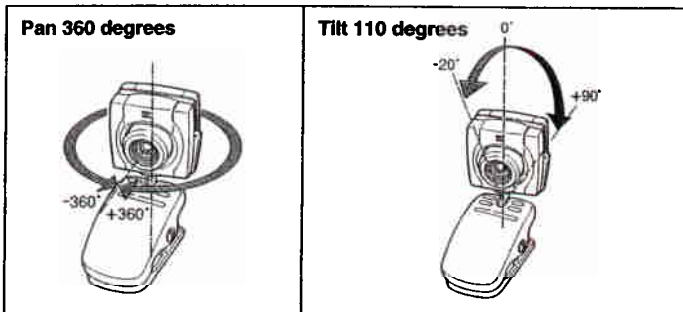

## 360° of Flexibility

GP-KR521's flexible base lets you control the camera angle. Pan 360° or tilt 110°.