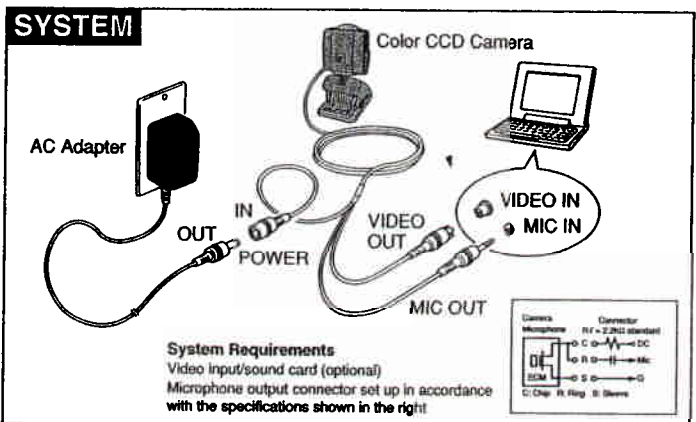

## 360° of Flexibility

GP-KR521's flexible base lets you control the camera angle. Pan 360° or tilt 110°.