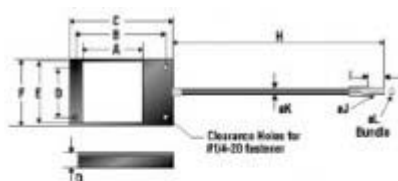

AVEN

*High Performance Precision Tools and Optical Inspection Systems
for Industrial, Scientific and Research Applications*

[Home](#) | [My Account](#) | [Sh](#)

[Catalogs & Sales Info](#)

[All Products Listing](#)

[Find A Distributor](#)

[Find A Sales Rep](#)

Wednesday, January 28th, 2009

Come and see Aven at MDM West, February 10-12, 2009 at the Ana

Fiber Optic Area Backlight 4" x 4"

Aperture

$655.00

[larger image](#)

This high-output, uniform backlight is made of the highest quality components and offers a sleek, slim design, which makes it highly versatile for mounting in tight spaces. The housing consists of black, electrocoated steel and the sheathing is PVC covered metal hose. This unit comes standard with an aperture of 4" x 4" (101.6 x 101.6) and has a $\pm 10\%$ uniformity. 36" long cable length.

Specifications (see drawing):

- A. 9.4" (238.7mm)
- B. 4.66" (118.3mm)
- C. 1.25" (31.7mm)

Model: 26200A-532

Shipping Weight: 2.8lbs

Add to Cart:

[Add to Cart](#)