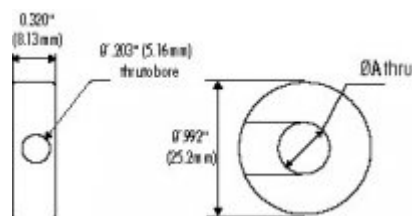

AVEN

*High Performance Precision Tools and Optical Inspection Systems
for Industrial, Scientific and Research Applications*

[Home](#) | [My Account](#) | [Sh](#)

[Catalogs & Sales Info](#)

[All Products Listing](#)

[Find A Distributor](#)

[Find A Sales Rep](#)

Wednesday, January 28th, 2009

Come and see Aven at MDM West, February 10-12, 2009 at the Ana

Adapter to Accomodate 1.125" ID Ring

Light

$45.00

Model 21 and Model 150 Adapter

[larger image](#)

Model: 26200A-212

Shipping Weight: 0.1lbs

Add to Cart:

[Add to Cart](#)

Copyright © 2008 [Aven, Inc.](#) 4595 Platt Road Ann Arbor, MI 48104 734-973-0099 [s](#)