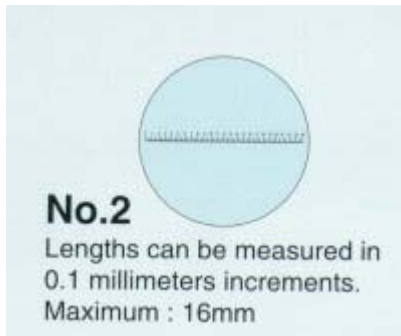

Tuesday, January 27th, 2009

Come and see Aven at MDM West, February 10-12, 2009 at the Anah

No.2 Reticle Scale (for use with M1207 & M1210 Loupes)

\$16.50

[larger image](#)

Length can be measured in 0.1mm increments. Maximum 16mm.

Model: 26004
Shipping Weight: 0.01lbs

Add to Cart:

[Add to Cart](#)

Customers who bought this product also purchased...

[7x Scale Loupe Model M1207](#)

[10x Scale Loupe Model M1210](#)

[No.4 Reticle Scale \(for use with M1207 & M1210 Loupes\)](#)

[No.3 Reticle Scale \(for use with M1207 & M1210 Loupes\)](#)

[Pocket Microscope 25X](#)