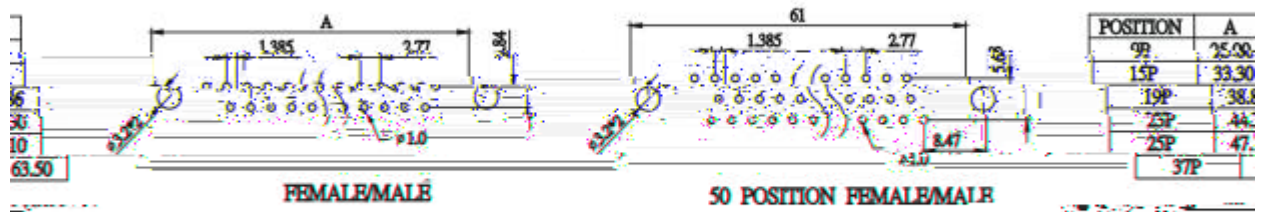

P.C.BOARD LAYOUT PATTERN