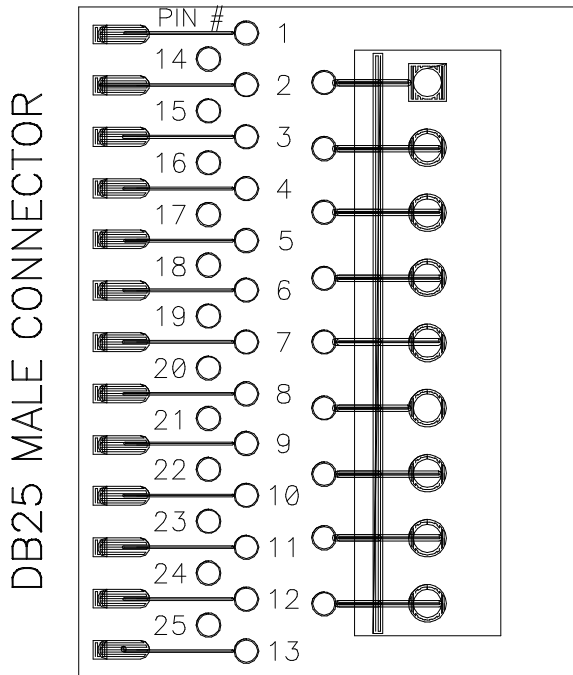

Narrow Hooded Jumper Boxes Models 25MNHTBJB & 25FNHTBJB

Document No. 25NHTBJB2496

This narrow profile (.625 in) enclosed DB-25 to terminal block jumper box permits installation with multiple connectors in narrow slots. Jumper wires are provided to solder any 25-pin connector to any one of 9 terminal blocks.

25MNHTBJB

25FNHTBJB

© B&B Electronics - June 1996