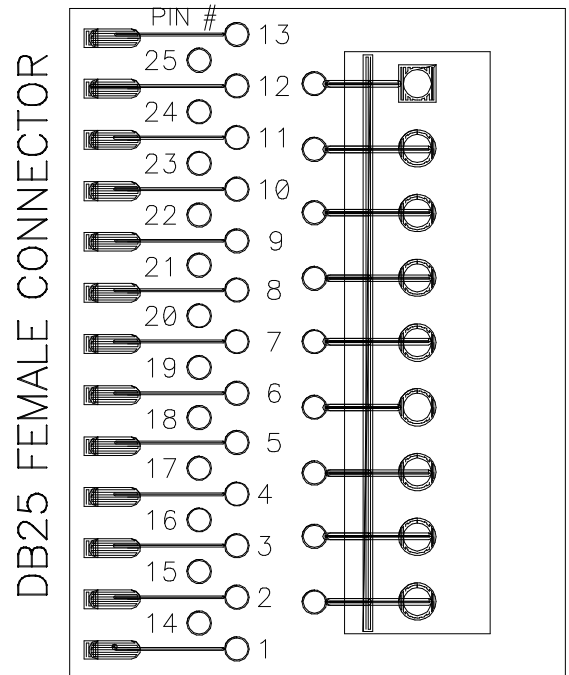

Narrow Hooded Jumper Boxes Models 25MNHTBJB & 25FNHTBJB

Document No. 25NHTBJB2496

This narrow profile (.625 in) enclosed DB-25 to terminal block jumper box permits installation with multiple connectors in narrow slots. Jumper wires are provided to solder any 25-pin connector to any one of 9 terminal blocks.

25MNHTBJB

25FNHTBJB

© B&B Electronics - June 1996